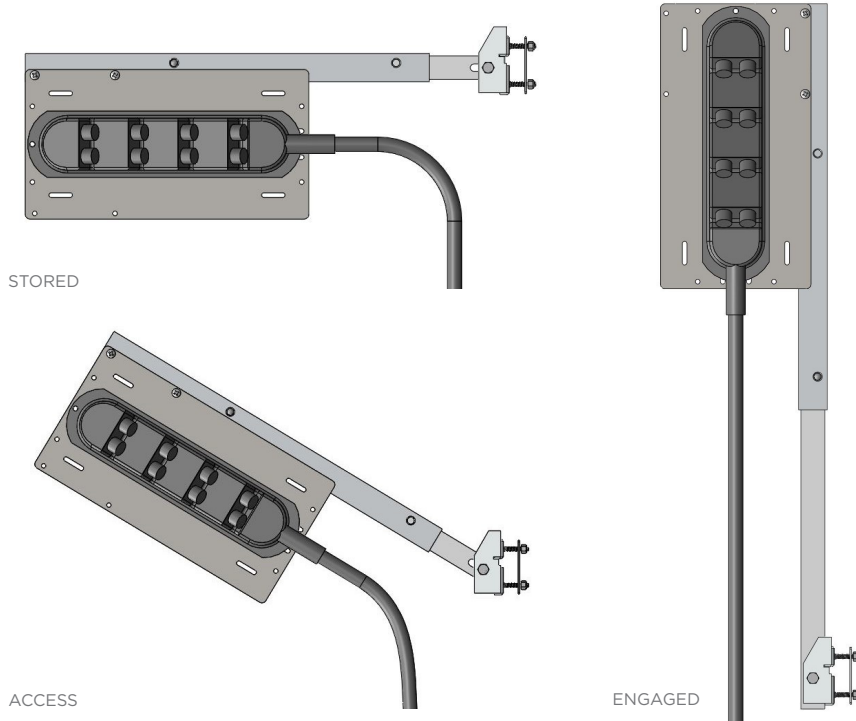

MST SWING ARM

Protect your network by getting your multi-service terminals (MSTs) off the ground. Reduce the probability of fiber interfaces becoming contaminated as a result of handling. Ease technician access, as it doesn't require them to get on their bellies or stand on their heads.

FEATURES AND BENEFITS

MST Swing Arms offer a secure space to house MSTs. The swing arm plate offers multiple mounting arrangements compliant with most manufactures MSTs and room to mount up to two MSTs. When access is needed the swing arm pivots 90 degrees and extends so that technicians can engage the MST in an ergonomic manner.

OPERATIONS

| Part Numbers | Stored Length | Engaged Length |
|--------------|---------------|----------------|
| EM-MST-SAT-S | 16.4" | 23.5" |
| EM-MST-SAT-M | 19.9" | 27.5" |
| EM-MST-SAT-L | 25.5" | 37" |

PLATE DIMENSIONS